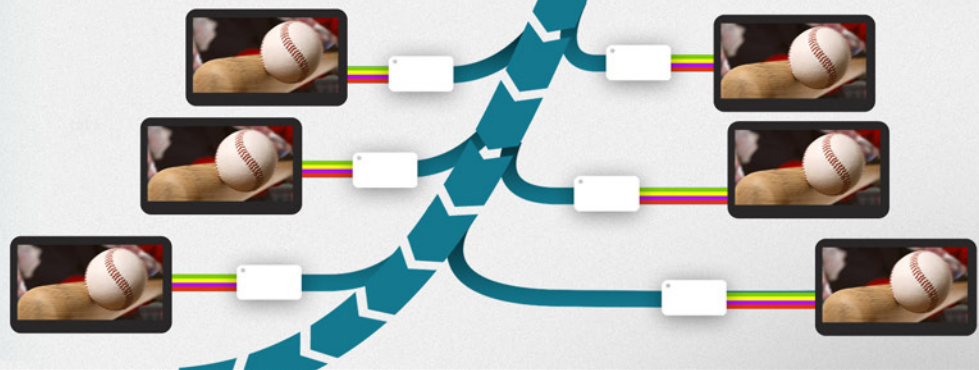

## Solutions

HDMI and UTP matrix switchers

Switcher with 720p/1080p upscaling and HDMI format conversion

HDMI over UTP extenders

- Combine professional-grade scaling, format conversion, switching and extension over a single twisted pair cable.
- Route up to eight inputs to sixteen destinations, even if the source is analog, low resolution, or has limited keys.
- Guarantee transmission over twisted pair cable by assigning the bandwidth for desired HDMI 1.3 elements, such as deep color and HD audio.

## Solutions

-  Matrix Switchers
-  Distribution Amplifiers
-  Extenders
-  Wallplate Extenders

Send video, audio, IR & RS232 over a single twisted pair cable.