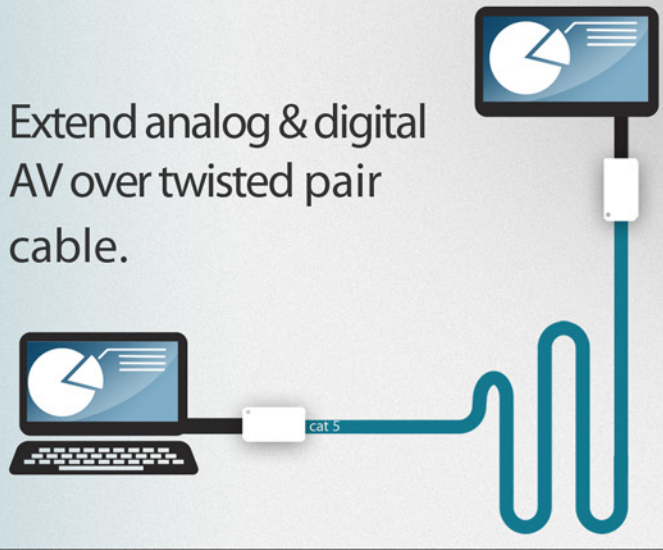

AV over Twisted Pair

Solutions

- Modular Extenders
- Wallplate Extenders

Extend analog & digital AV over twisted pair cable.

CCTV

Solutions

- Hubs
- Breakout Boxes
- Video, Power, & Control Extenders