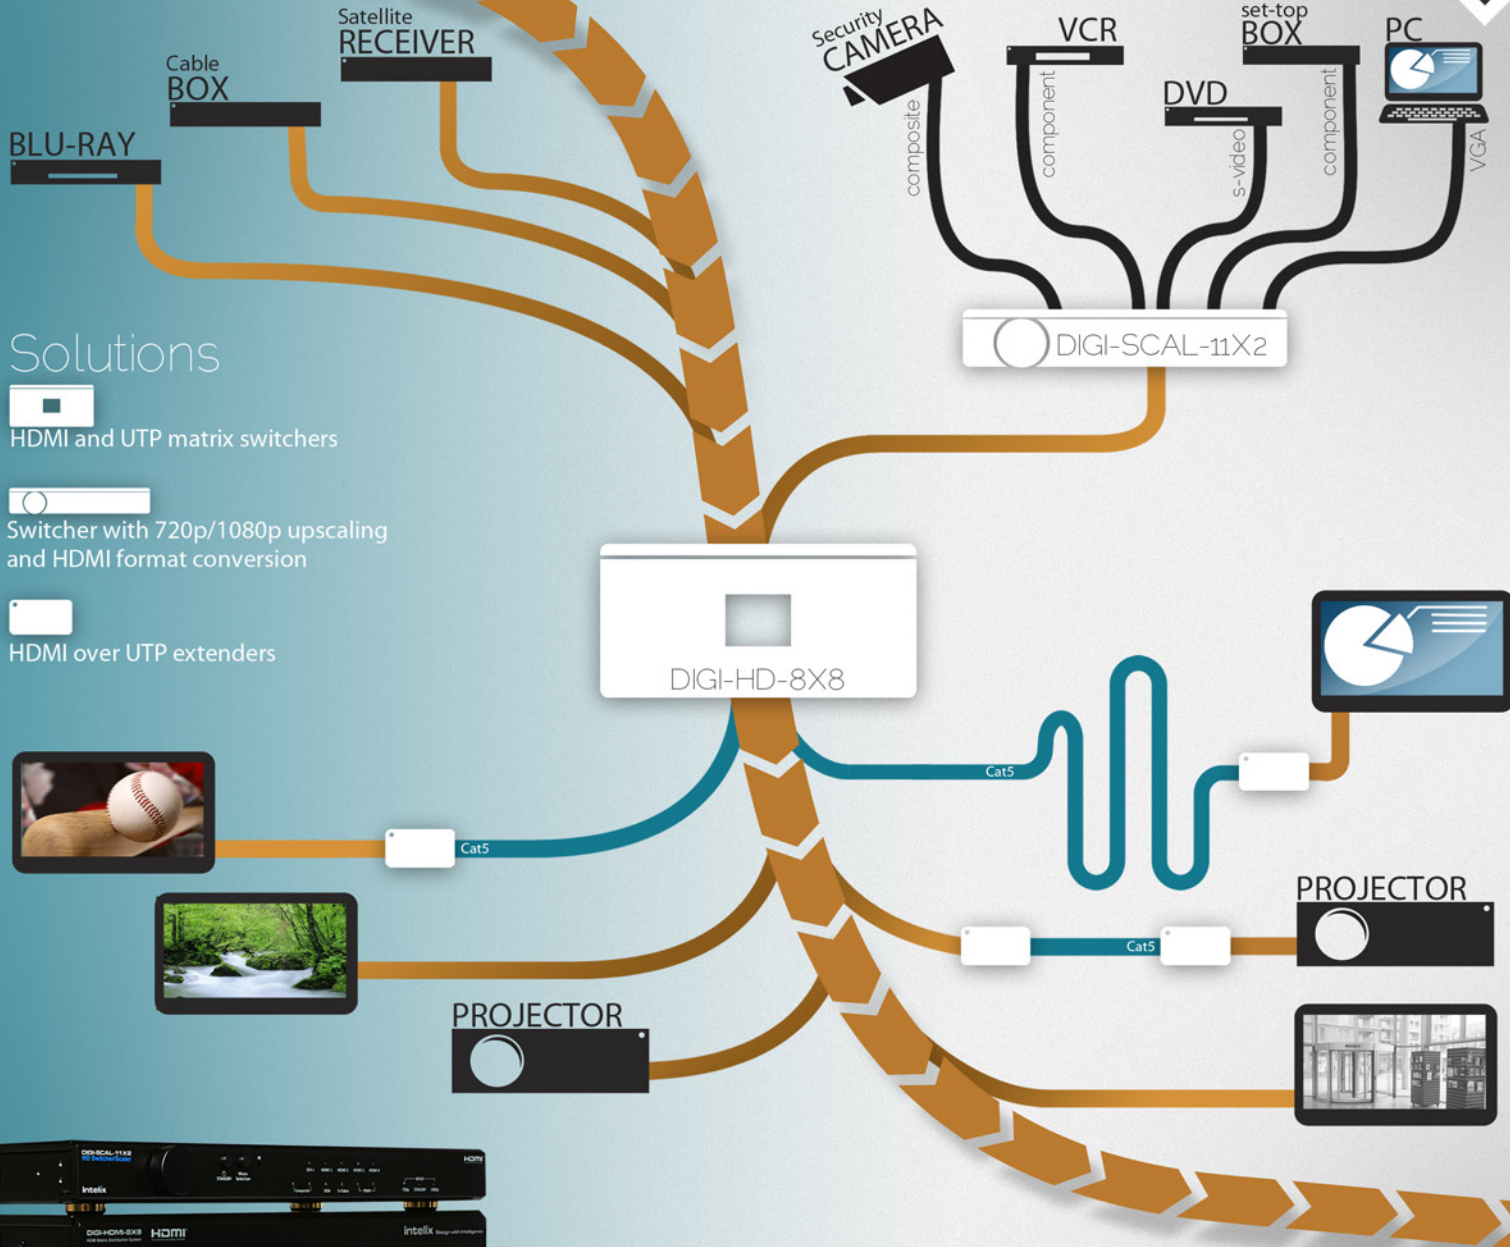

# HDMI Finally, HDMI meets Install

## Solutions

HDMI and UTP matrix switchers

Switcher with 720p/1080p upscaling and HDMI format conversion

HDMI over UTP extenders

- Combine professional-grade scaling, format conversion, switching and extension over a single twisted pair cable.
- Route up to eight inputs to sixteen destinations, even if the source is analog, low resolution, or has limited keys.
- Guarantee transmission over twisted pair cable by assigning the bandwidth for desired HDMI 1.3 elements, such as deep color and HD audio.

# Why Intelix?

**AV professionals have relied on Intelix solutions for over a decade.**

Whether extending audio and video, switching HDTV, distributing digital signage, or routing CCTV, Intelix delivers professional-grade engineering at an affordable price. Discover Intelix and discover a better way to distribute AV.

## Solutions

-  Matrix Switchers
-  Distribution Amplifiers
-  Extenders
-  Wallplate Extenders

Send video, audio, IR & RS232 over a single twisted pair cable.