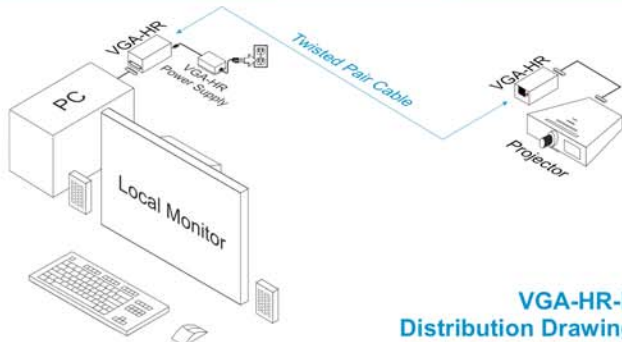

DIGI-DVIT2R-F

- ▶ 220' max distance
- ▶ EDID and DDC learning
- ▶ built-in video splitters
- ▶ MAC compatible
- ▶ send high-definition DVI over a single cable

extend VCRs & cameras

AVO-V1A2

- ▶ 2,200' max distance
- ▶ wallplate or table top
- ▶ no power required
- ▶ composite video and stereo audio over a single cable

secure your cabling with a wallplate extender

AVO-SVA2

- ▶ 1,000' max distance
- ▶ wallplate or table top
- ▶ no power required
- ▶ S-Video and stereo audio over a single cable

AVO-SVA2 Distribution Drawing