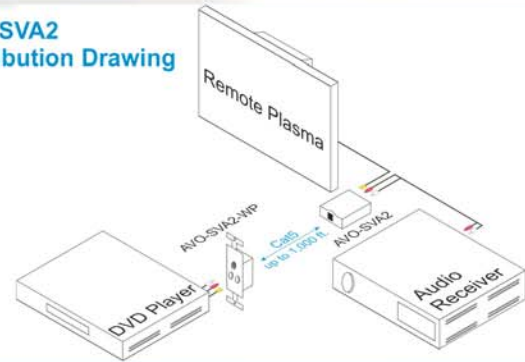

extend keyboards, mice, & smartboards

DIGI-USB-F

- ▶ 330' max distance
- ▶ includes send and receive
- ▶ no power required
- ▶ full-speed USB support
- ▶ compact design

DIGI-USB-F Distribution Drawing

extend computers with DVI

DIGI-DVIT2R-F

- ▶ 220' max distance
- ▶ EDID and DDC learning
- ▶ built-in video splitters
- ▶ MAC compatible
- ▶ send high-definition DVI over a single cable

extend VCRs & cameras

AVO-V1A2

- ▶ 2,200' max distance
- ▶ wallplate or table top
- ▶ no power required
- ▶ composite video and stereo audio over a single cable

secure your cabling with a wallplate extender

AVO-SVA2

- ▶ 1,000' max distance
- ▶ wallplate or table top
- ▶ no power required
- ▶ S-Video and stereo audio over a single cable

AVO-SVA2 Distribution Drawing

VGADA-2

- ▶ compact design
- ▶ USB or DC power
- ▶ linkable
- ▶ resolutions up to 2048x1536
- ▶ split one video source to two destinations

plus four and eight channel audio sub-mixers great for auditoriums, theaters and choir rooms