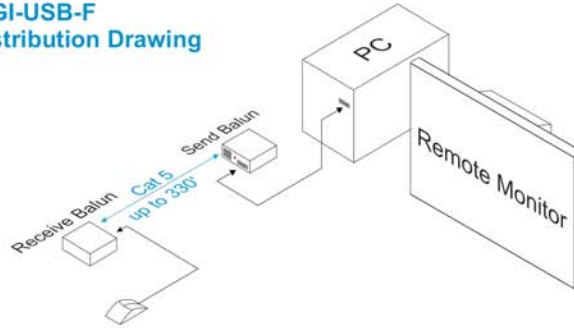

extend keyboards, mice, & smartboards

DIGI-USB-F

- ▶ 330' max distance
- ▶ includes send and receive
- ▶ no power required
- ▶ full-speed USB support
- ▶ compact design

DIGI-USB-F Distribution Drawing

extend computers with DVI

DIGI-DVIT2R-F

- ▶ 220' max distance
- ▶ EDID and DDC learning
- ▶ built-in video splitters
- ▶ MAC compatible
- ▶ send high-definition DVI over a single cable

extend VCRs & cameras

AVO-V1A2

- ▶ 2,200' max distance
- ▶ wallplate or table top
- ▶ no power required
- ▶ composite video and stereo audio over a single cable

secure your cabling with a wallplate extender

AVO-SVA2

- ▶ 1,000' max distance
- ▶ wallplate or table top
- ▶ no power required
- ▶ S-Video and stereo audio over a single cable

AVO-SVA2 Distribution Drawing

VGADA-2

- ▶ compact design
- ▶ USB or DC power
- ▶ linkable
- ▶ resolutions up to 2048x1536
- ▶ split one video source to two destinations

plus four and eight channel audio sub-mixers great for auditoriums, theaters and choir rooms