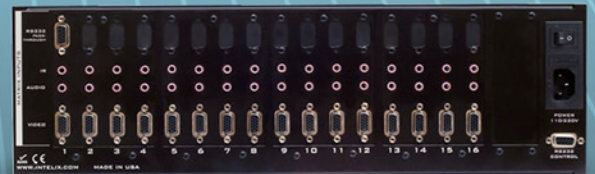

## DIGI-VGASD-T4 & DIGI-VGASD-T8

- 1600 x 1200 video up to 350 feet
- built-in skew correction
- send VGA, stereo audio, IR, & RS232 over a single Cat 5
- local monitor output

## DIGI-DVIT2R & DIGI-DVIT4R

- distributes high-definition DVI-D signals up to 220 feet
- supports resolutions up to 1920 x 1080
- automatic EDID learning to ensure proper sync
- local monitor output

## The DIGI-VGASD-16X16

Tired of sifting through spec sheets and wiring multiple diverse components? Fed up with long, bulky cable runs? Simplify with Intelix DIGI-VGASD twisted pair matrices.

The DIGI-VGASD-16X16 combines a comprehensive audio/video switcher with Intelix's industry-leading twisted pair extenders. Plus, a separate internal control matrix provides independent bi-directional RS232 and IR switching and distribution -- switch audio, video, and control and transmit it all over a single twisted pair cable.