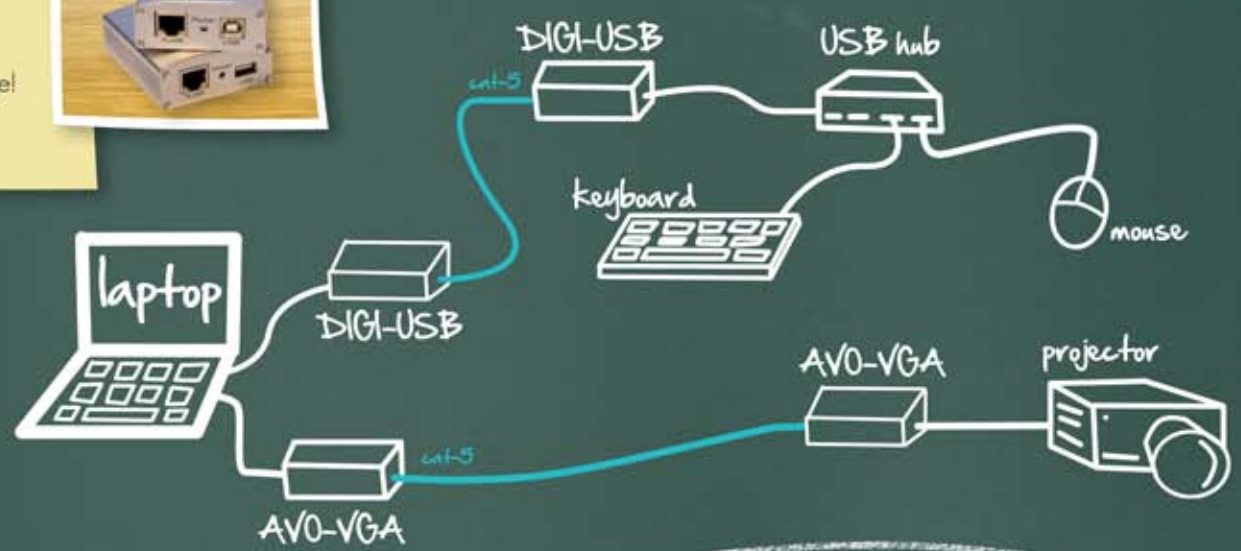

intelix school systems

Video

- No power supply required
- built-in skew correction
- 1024 x 1280 video up to 200 feet

only \$174.95 retail per pair

Keyboard, video, & mouse

Send keyboard, video, and mouse for under \$400 retail for the complete package!

No power required!

Electronic Whiteboard

- No power supply required
- Full speed USB
- USB up to 330 feet

only \$150.95 retail per pair