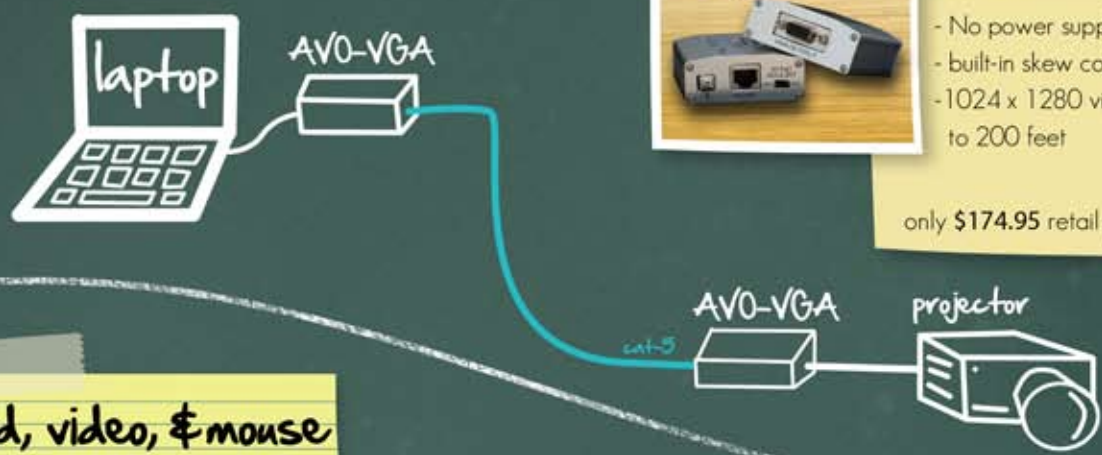

intelix school systems

Video

- No power supply required
- built-in skew correction
- 1024 x 1280 video up to 200 feet

only \$174.95 retail per pair

Keyboard, video, & mouse

Send keyboard, video, and mouse for under \$400 retail for the complete package!

No power required!

Electronic Whiteboard

- No power supply required
- Full speed USB
- USB up to 330 feet

only \$150.95 retail per pair