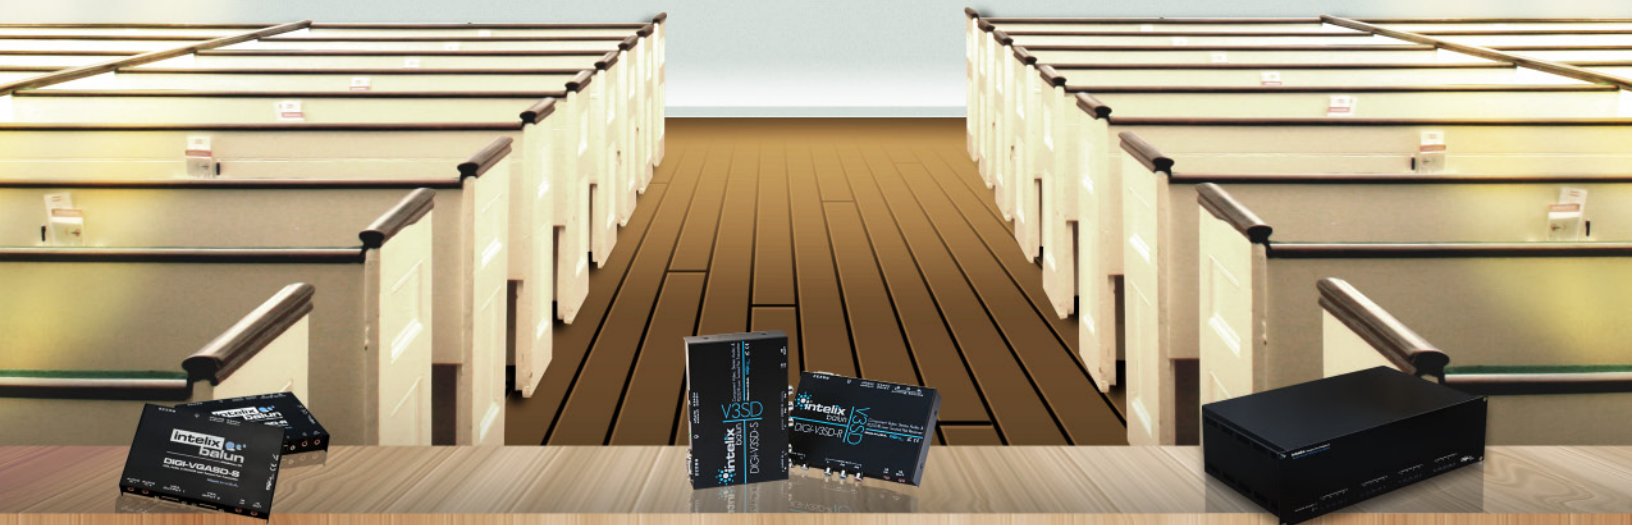

The Intelix DIGI-SCAL-11X2 features the processing of three different devices—switching, scaling, and format conversion in a single device. It provides switching between eleven different audio-visual sources, scales the sources up to 720p or 1080p, and converts the signals to HDMI for seamless integration with your HD network.

The Intelix Audisey Athena

Why install and program multiple boxes?

The Audisey Athena is a complete audio distribution system in a box, making it ideal for a myriad of applications:

-restaurants
-whole house audio

-shopping facilities
-houses of worship

-recreation centers
-dentist offices

DIGI-VGASD

1600x1200 video up to 350'
local monitor output
hi-fidelity, 20 Hz to 10kHz stereo audio
bi-directional RS232 and IR extension
sturdy metal housing