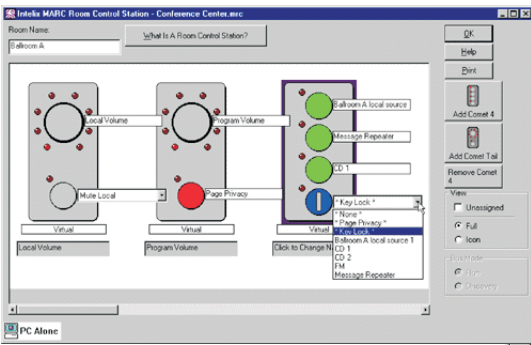

## Try MARC!

Now With Building Management Software!

Have You Ever Wanted to Experience the Power of True Audio Matrix Mixing...

...in an all inclusive package that keeps everyone in mind- the designer, installer, facility manager, and end users?

- Voice Paging
- Mic/Line Mixing
- Program Distribution
- Source Selection
- Level/Mute Control
- Key Lock Security
- RS232 Ready
- All Inclusive System
- Right Out of the Box

MARC's intuitive Designer Software makes installation fast and easy.

Combine 2-16 rooms with manual or hands-free combining using MARC's integrated master room topology control panel or in-wall sensors for smart, automatic sensing.

**In-stock and ready for installation!**