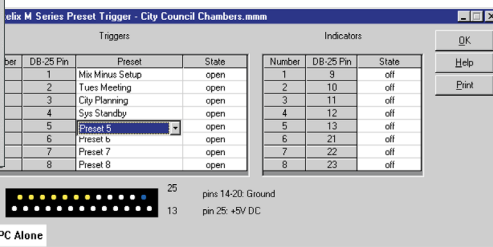

- Voice Paging
- Mic/Line Mixing
- Program Distribution
- Source Selection
- Level/Mute Control
- Key Lock Security
- RS232 Ready
- All Inclusive System
- Right Out of the Box

MARC's intuitive Designer Software makes installation fast and easy.