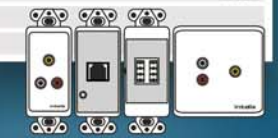

Supported Signals:
Composite Video BNC
Stereo Audio RCA

AVO-VGA
VGA

1280 x 1024 up to 200'
no power required
built-in skew adjustment

Supported Signals:
VGA HD15

Wallplate version features stereo audio and requires two 110 punch terminations