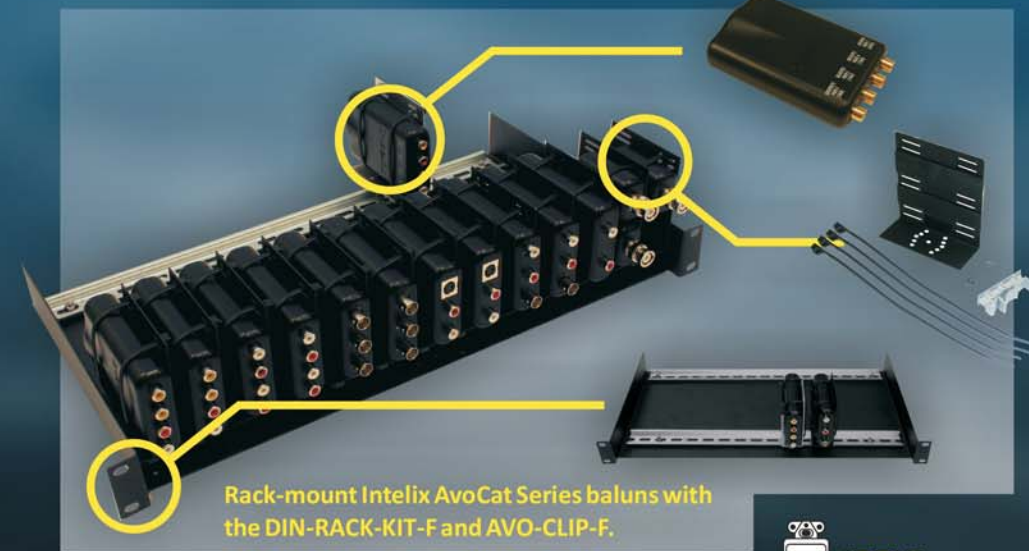

In addition to modular models, Intelix offers a complete line of AvoCat Series wallplate baluns. Available with either RJ45 or 110 punch-down termination, each model mounts into a standard depth wallbox and fits a decora-style ring. EU and UK faceplates are also available.

Supported Signals:
S-Video 4-pin
Stereo Audio RCA

AVO-V2A2-F
Dual composite video and stereo audio

2,200' max distance
no power required
hi-fidelity, 20 Hz to 20 kHz stereo audio

Supported Signals:
Composite Video RCA
Stereo Audio RCA

Rack-mount Intelix AvoCat Series baluns with the DIN-RACK-KIT-F and AVO-CLIP-F.

AVO-CLIP-F
Balun mounting bracket

supports one balun or other small device
mounts in the DIN-RACK-KIT-F
mounts to any screw-mountable surface