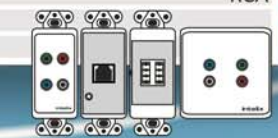

AVO-V3AD-F
YPbPr and digital audio

500' max distance
no power required
480i, 480p, 720p, 1080i compatible

Supported Signals:
YPbPr Video RCA
Digital Audio RCA

AVO-V3PT-F
YPbPr and IR

500' max distance
no power required
480i, 480p, 720p, 1080i compatible