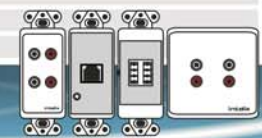

2,500' max distance
no power required
hi-fidelity, 20 Hz to 20 kHz stereo audio

Supported Signals:
Stereo Audio RCA

AVO-MIC-F
Microphone audio