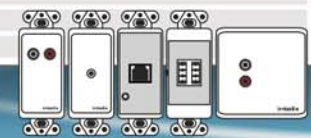

2,500' max distance
no power required
hi-fidelity, 20 Hz to 20 kHz stereo audio

Supported Signals:
Stereo Audio RCA

AVO-A4-F
Dual stereo audio