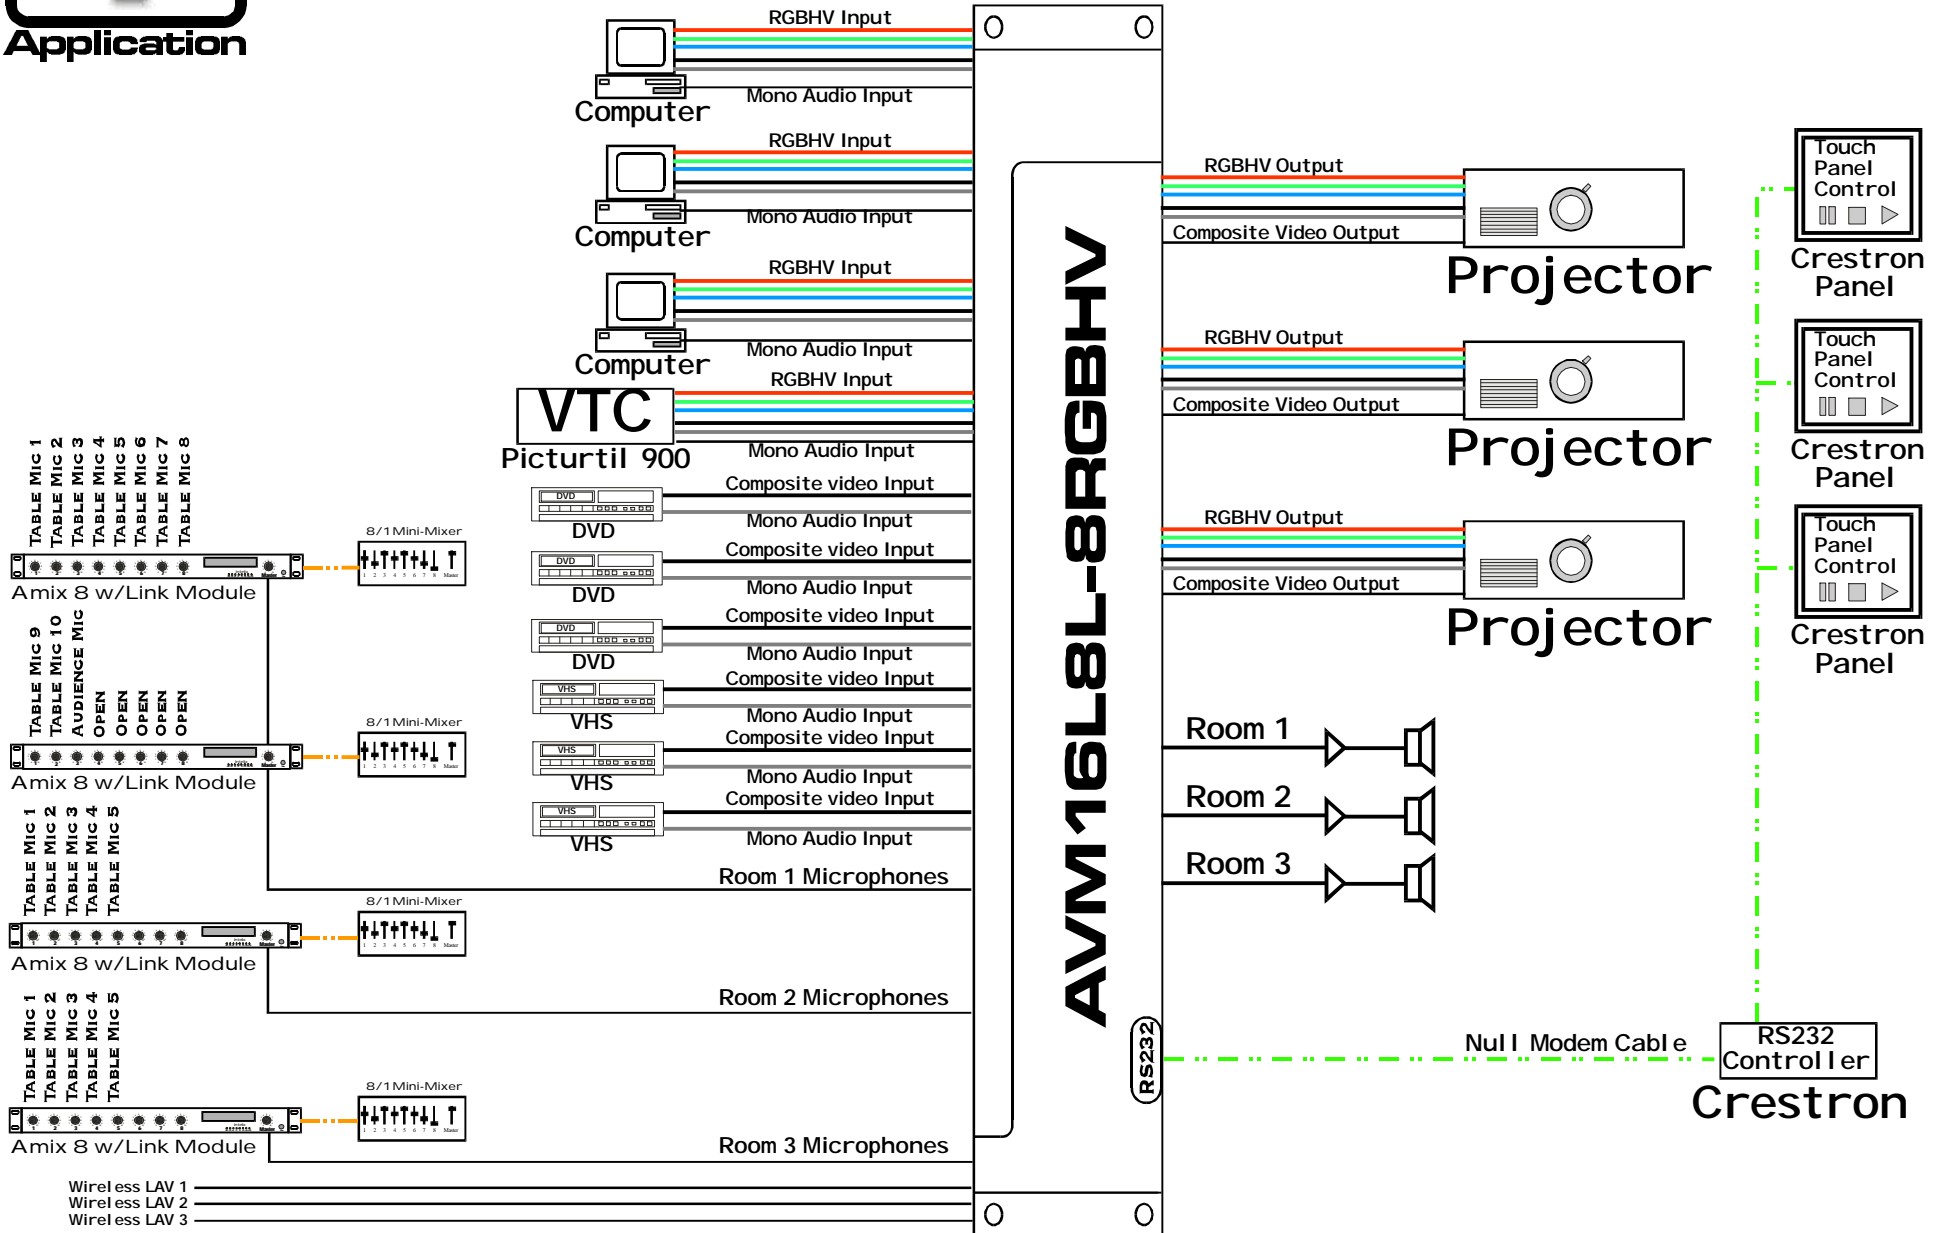

#190 AVM System Flow: Sources and Outputs

General Layout [9 Nov 01]

Application

Room Layout: Sources and Outputs

General Layout [7 Nov 01]