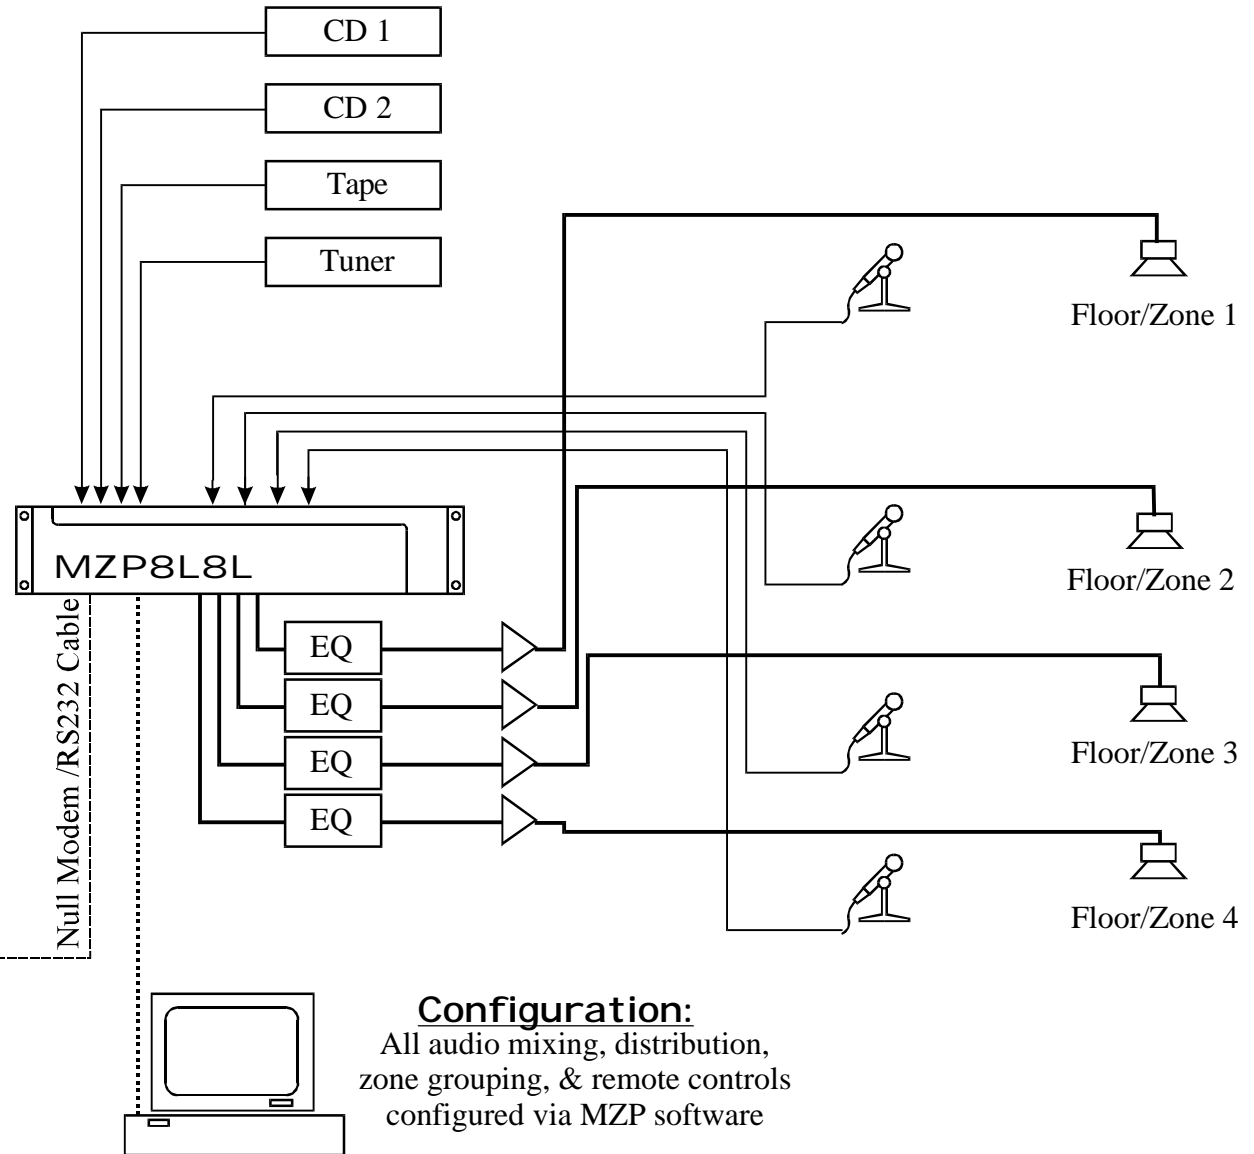

#189 Multi-Story Office w/RS232 Control

Paging & Background Music Distribution System

General Layout [6 Nov 01]

Application

RS232
Controller

Control:
All real-time functions are performed by the RS232 controller. Functions such as, paging and volume control

Configuration:

All audio mixing, distribution, zone grouping, & remote controls configured via MZP software