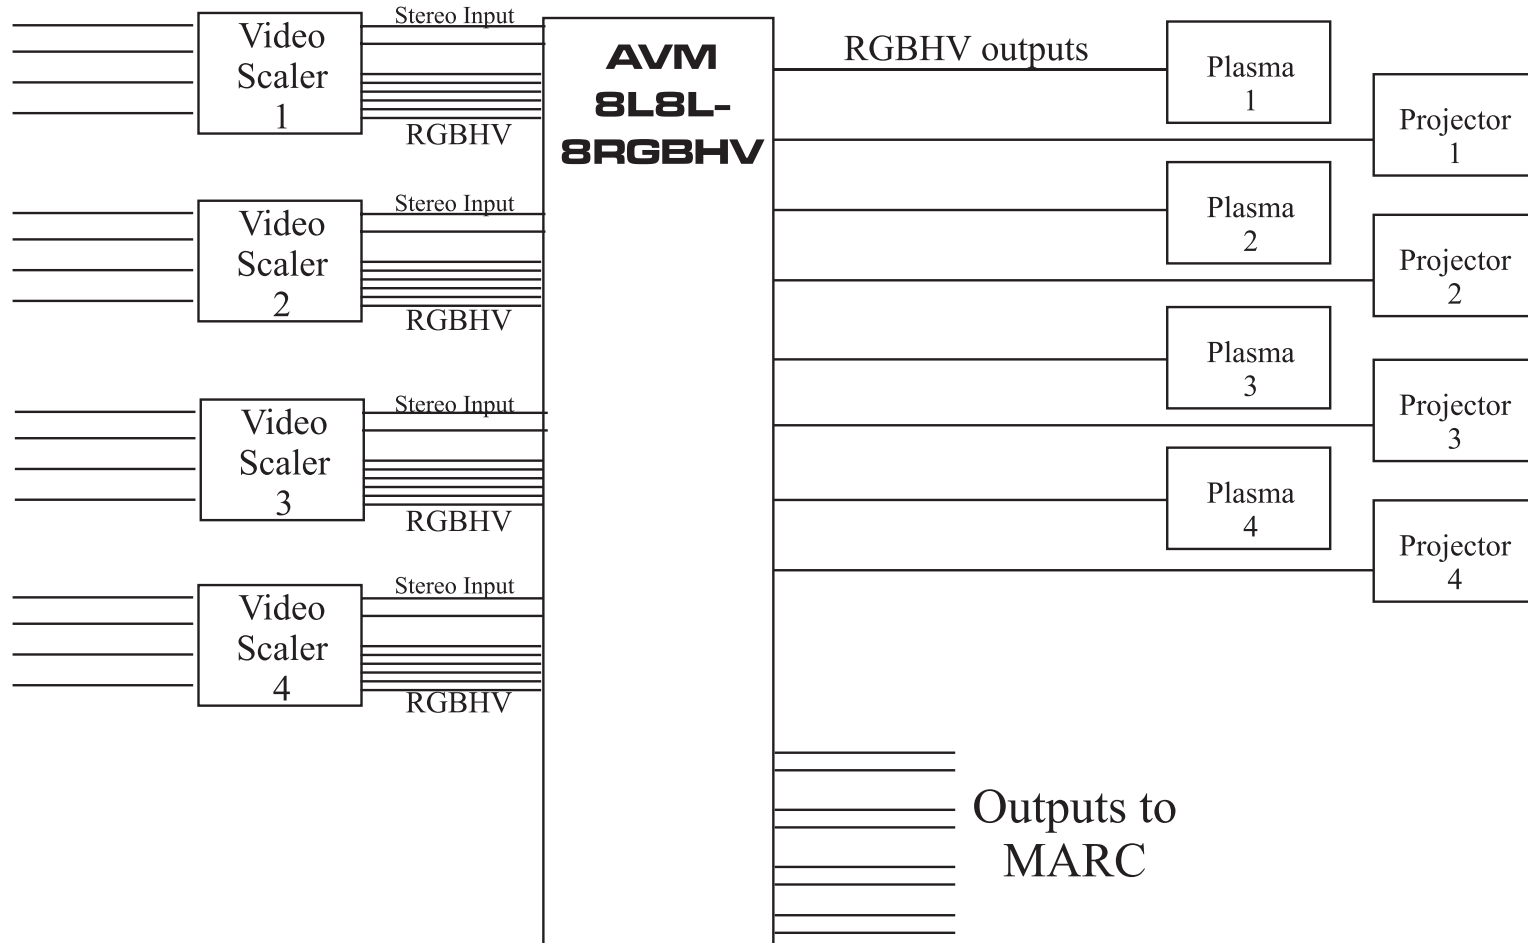

Application

#160.1 AVM/MARC Ballroom Room Combine - AVM

General Layout [04/19/01]

Application

#160.2 AVM/MARC Ballroom Room Combine - MARC

General Layout [04/19/01]