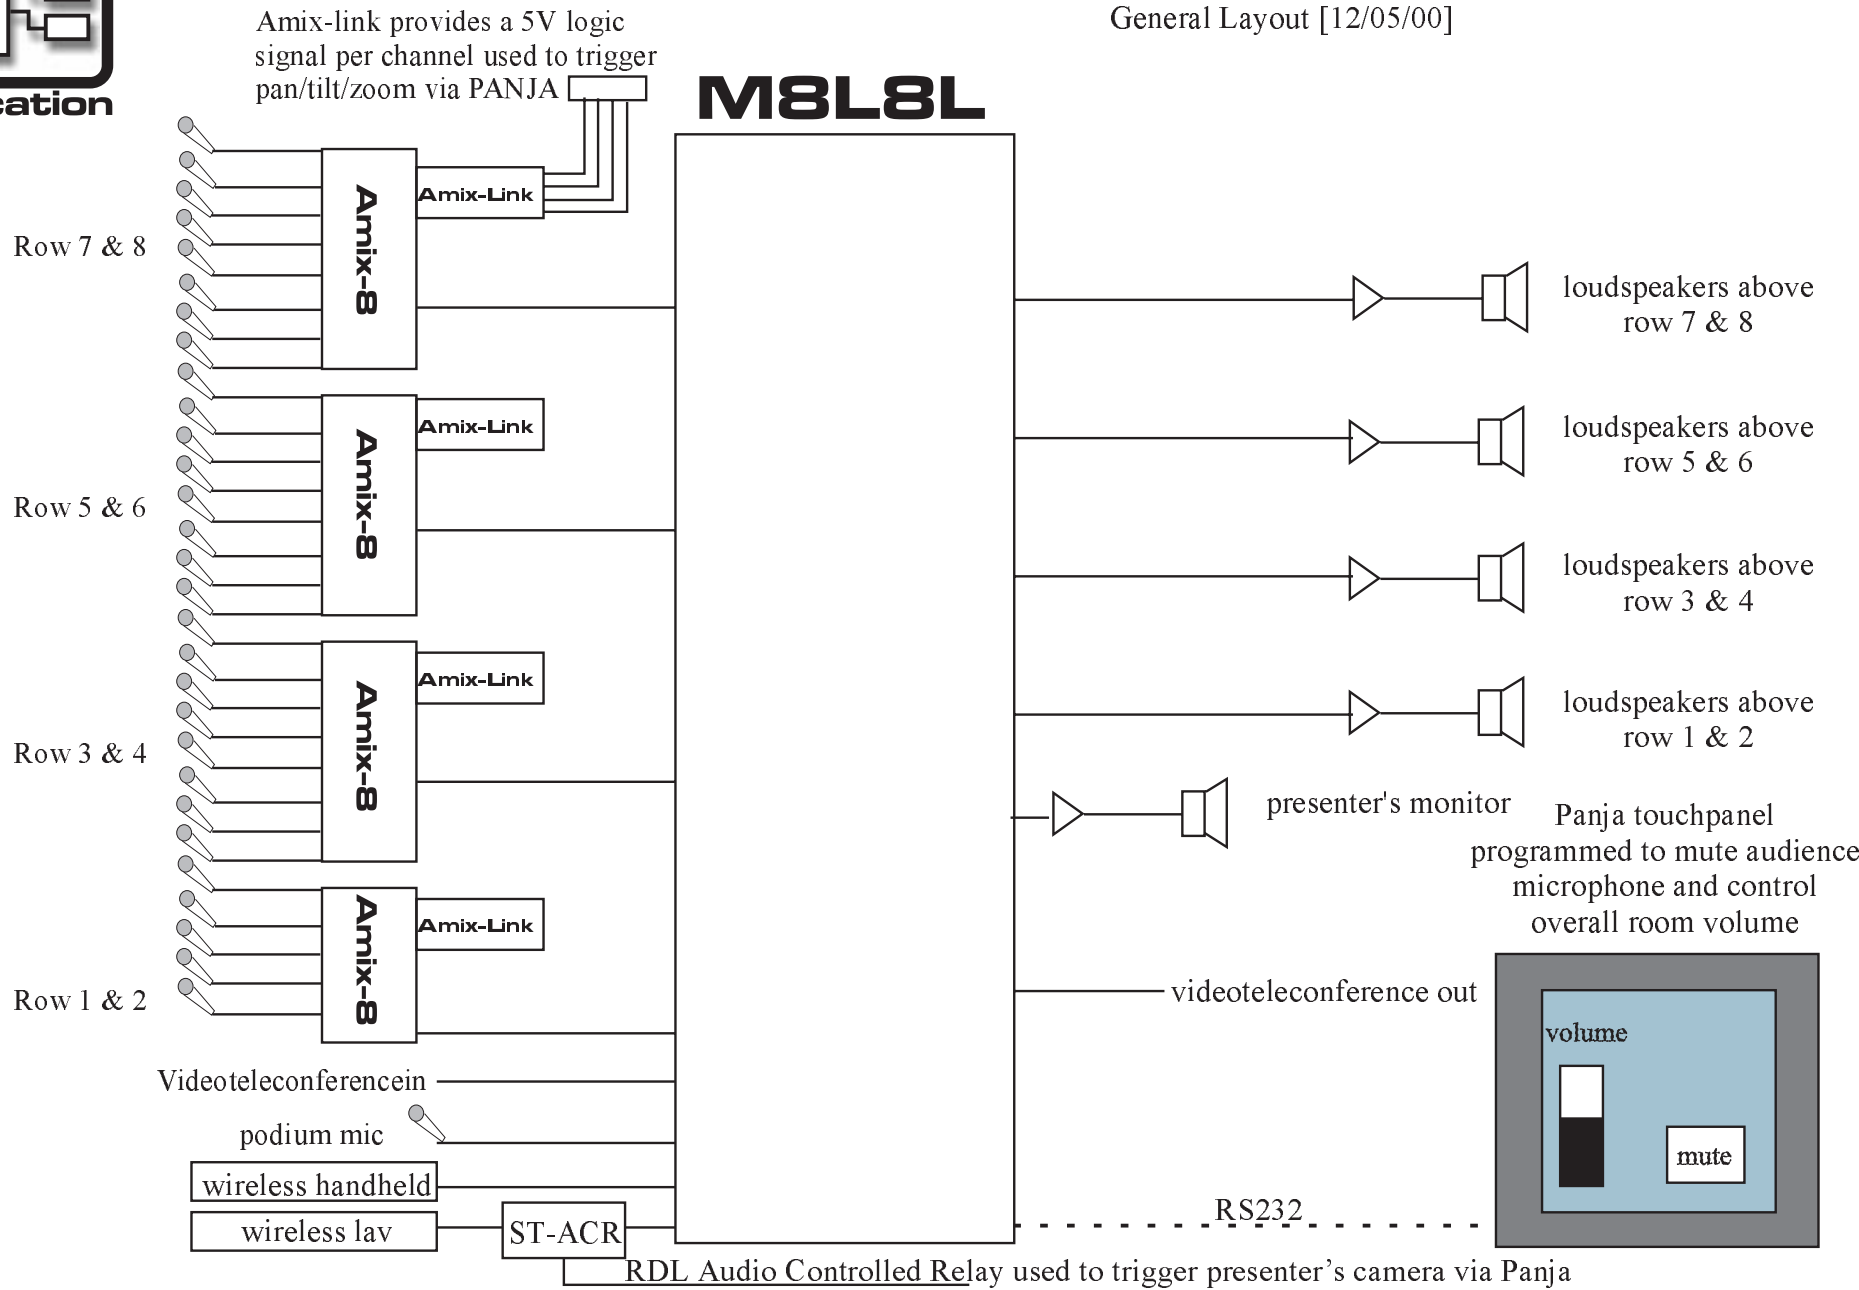

Application

#145 M-Series / AMIX Mix-minus/Video Teleconference auditorium

General Layout [12/05/00]

#145.1 Floor Plan

General Layout [insert date]

Application