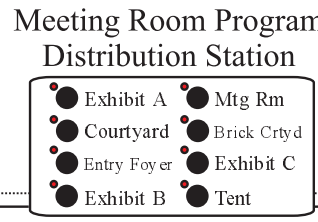

Application

#140 MZP Museum Paging & BGM Distribution System

General Layout [10/30/00]

1 Comet Tail per output zone for local volume control

Audio from Phone page source

Contact closure from phone system to **CometO-I/O**