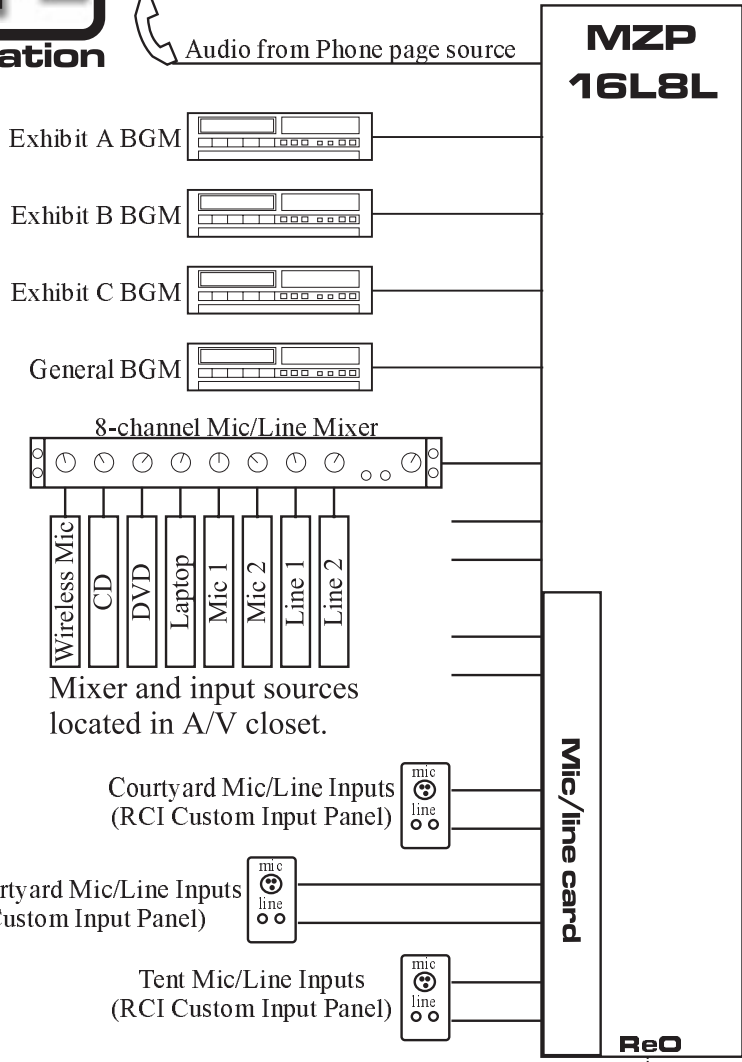

Application

#140 MZP Museum Paging & BGM Distribution System

General Layout [10/30/00]

1 Comet Tail per output zone for local volume control

Audio from Phone page source

Contact closure from phone system to **CometO-I/O**

Comet PS
12V, 2A
power supply