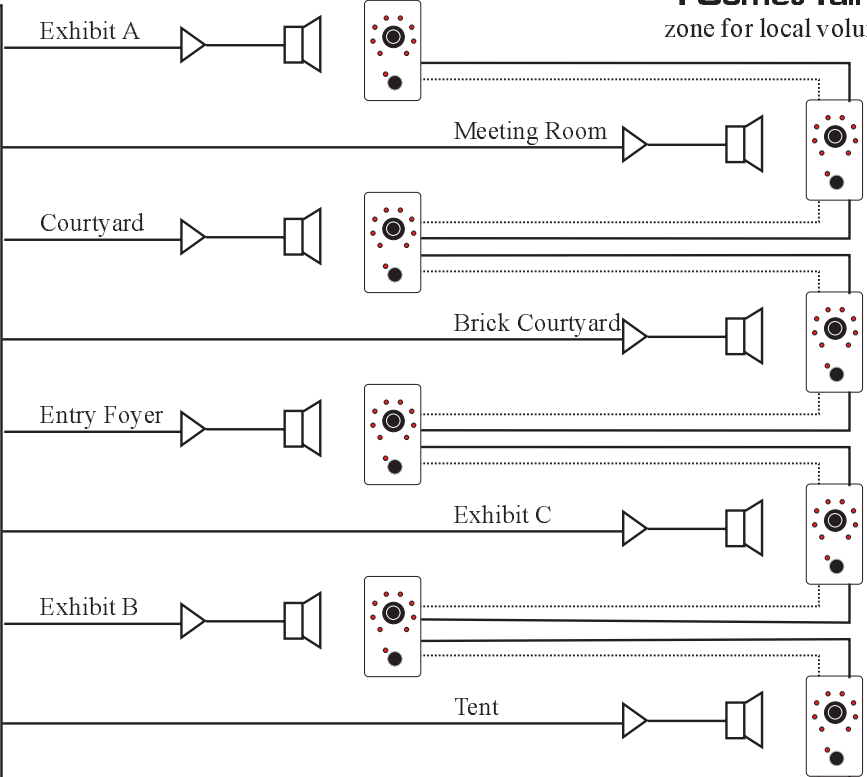

Application

#140 MZP Museum Paging & BGM Distribution System

General Layout [10/30/00]

1 Comet Tail per output zone for local volume control

Audio from Phone page source

Contact closure from phone system to **CometO-I/O**

Comet PS
12V, 2A
power supply