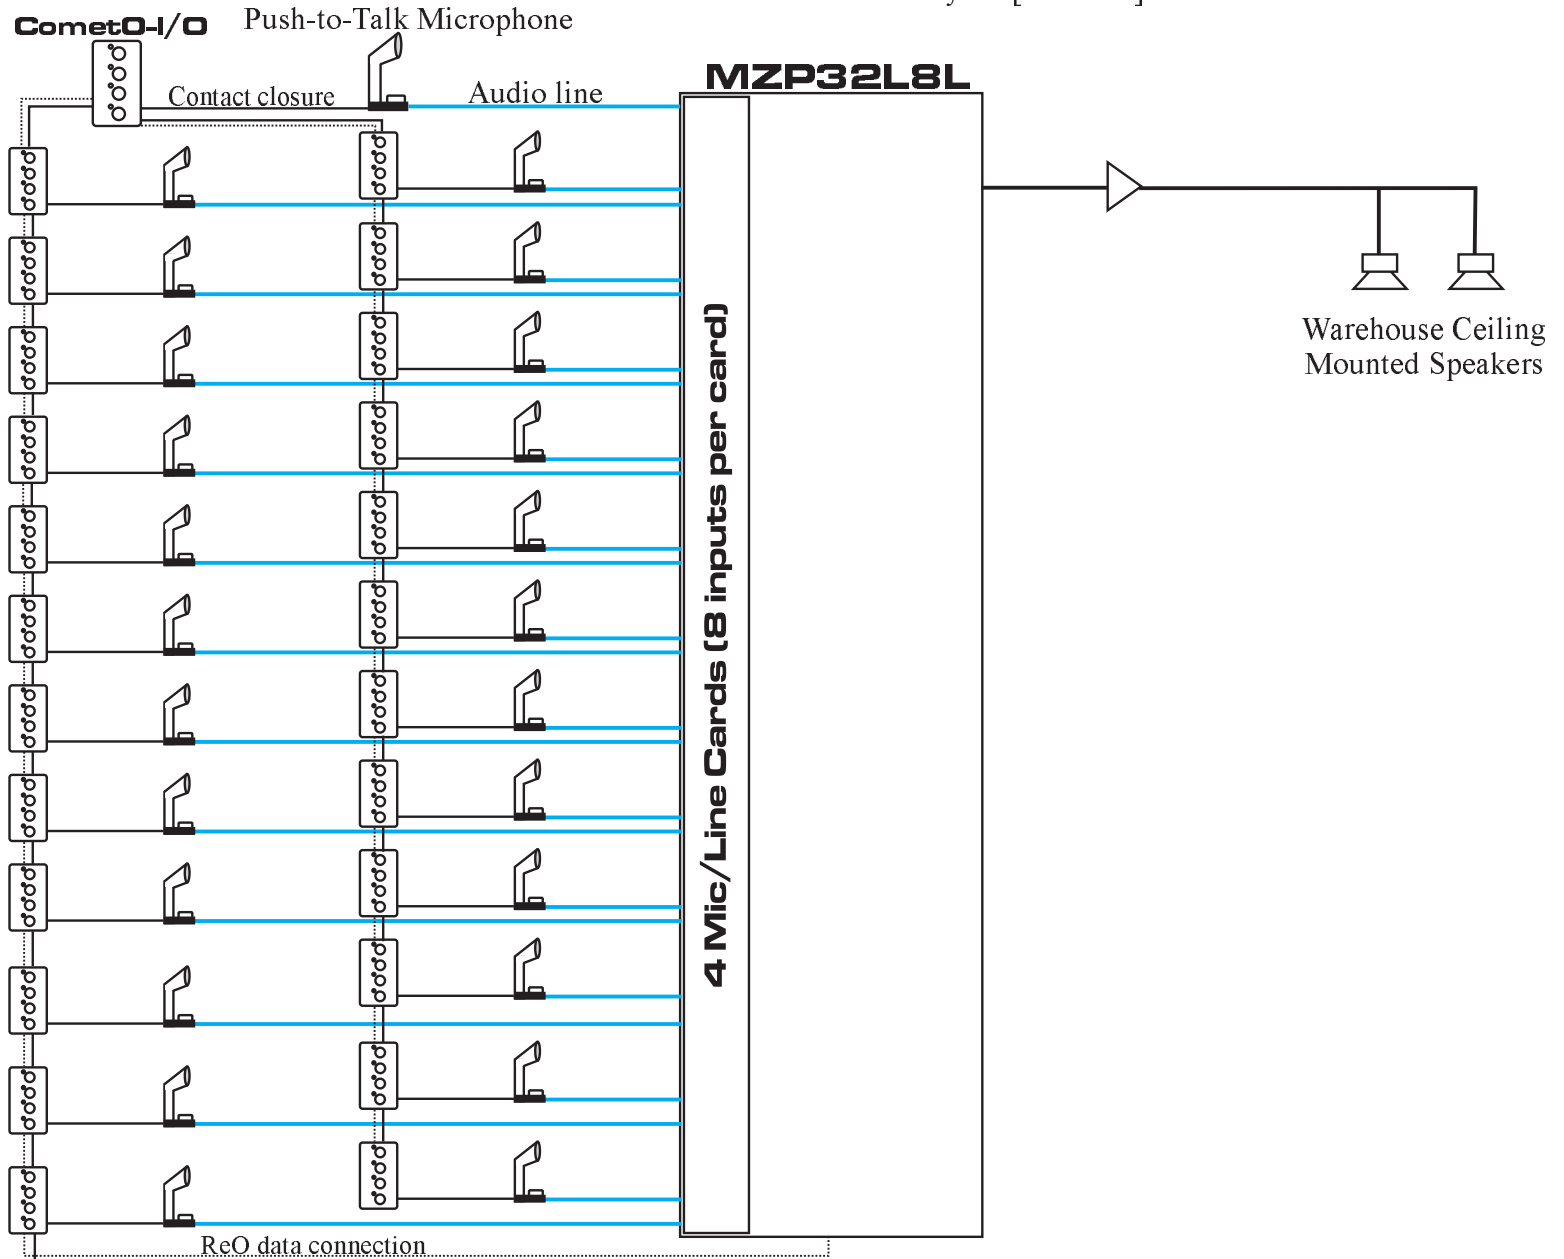

Application

#132 MZP Single Zone Paging System

General Layout [10/11/00]

25 Push-to-Talk Microphones located throughout the warehouse. Each mic is connected to the MZP and to one button of the Comet-0. This supplies the contact closure on mic button press. Comet-0's can be hidden from view since they offer no button-press function in the operation of the mic.

Comet PS

Power supply for comet remotes
12V@2.0A; 1 per 12 remotes