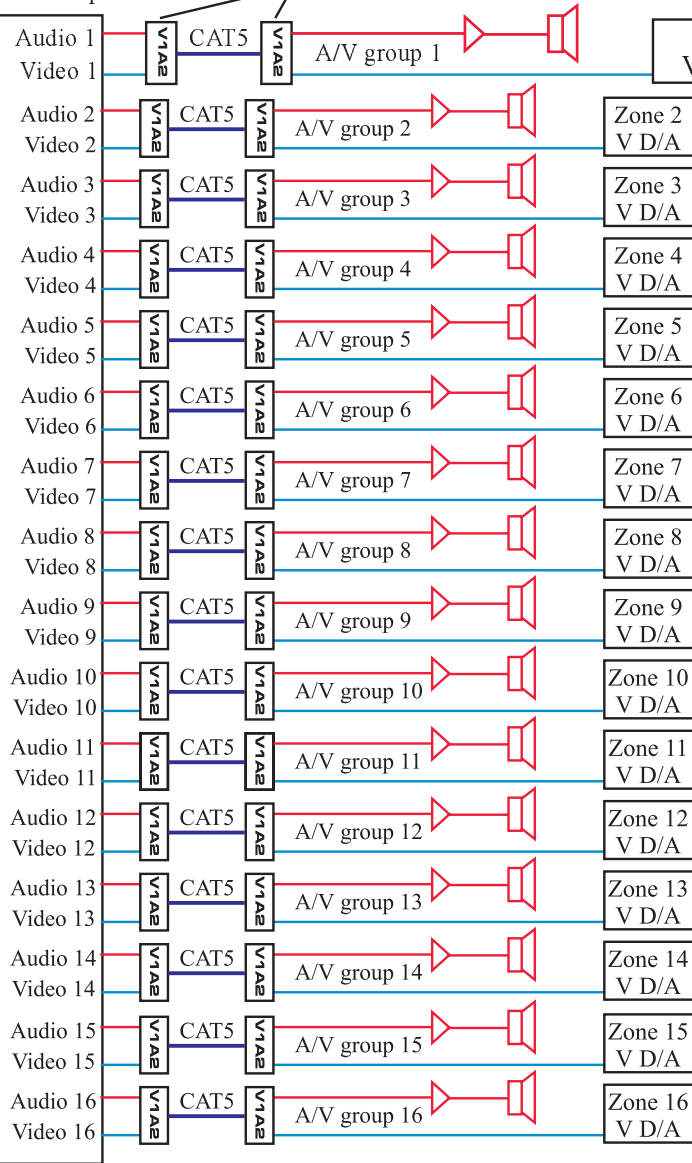

#103 AVM Gaming Casino A/V distribution

Application

Application	Physical Inputs
DVD Player	Audio 1
	A/V group 1 Video 1
DSS	Audio 2
	A/V group 2 Video 2
VCR	Audio 3
	A/V group 3 Video 3
Off-air antenna	Audio 4
	A/V group 4 Video 4

AVM8L16L-8YC

Physical Inputs

Physical Outputs

V1A2 Baluns

General Layout [08/18/00]

Mic/line card

Zone 1 Video D/A

Zone 2 V D/A

Zone 3 V D/A

Zone 4 V D/A

Zone 5 V D/A

Zone 6 V D/A

Zone 7 V D/A

Zone 8 V D/A

Zone 9 V D/A

Zone 10 V D/A

Zone 11 V D/A

Zone 12 V D/A

Zone 13 V D/A

Zone 14 V D/A

Zone 15 V D/A

Zone 16 V D/A

Example Output Zone.
All 16 zones mirror this zone, only varying in total output destination numbers (6-16).

PC control of entire system using Intelix AVM designer software.