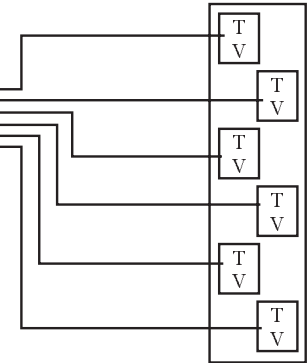

#103 AVM Gaming Casino A/V distribution

Application

Application	Physical Inputs
DVD Player	Audio 1
	A/V group 1 Video 1
DSS	Audio 2
	A/V group 2 Video 2
VCR	Audio 3
	A/V group 3 Video 3
Off-air antenna	Audio 4
	A/V group 4 Video 4

Zone 3 V D/A

Zone 4 V D/A

Zone 5 V D/A

Zone 6 V D/A

Zone 7 V D/A

Zone 8 V D/A

Zone 9 V D/A

Zone 10 V D/A

Zone 11 V D/A

Zone 12 V D/A

Zone 13 V D/A

Zone 14 V D/A

Zone 15 V D/A

Zone 16 V D/A

Example Output Zone.
All 16 zones mirror this zone, only varying in total output destination numbers (6-16).

PC control of entire system using Intelix AVM designer software.